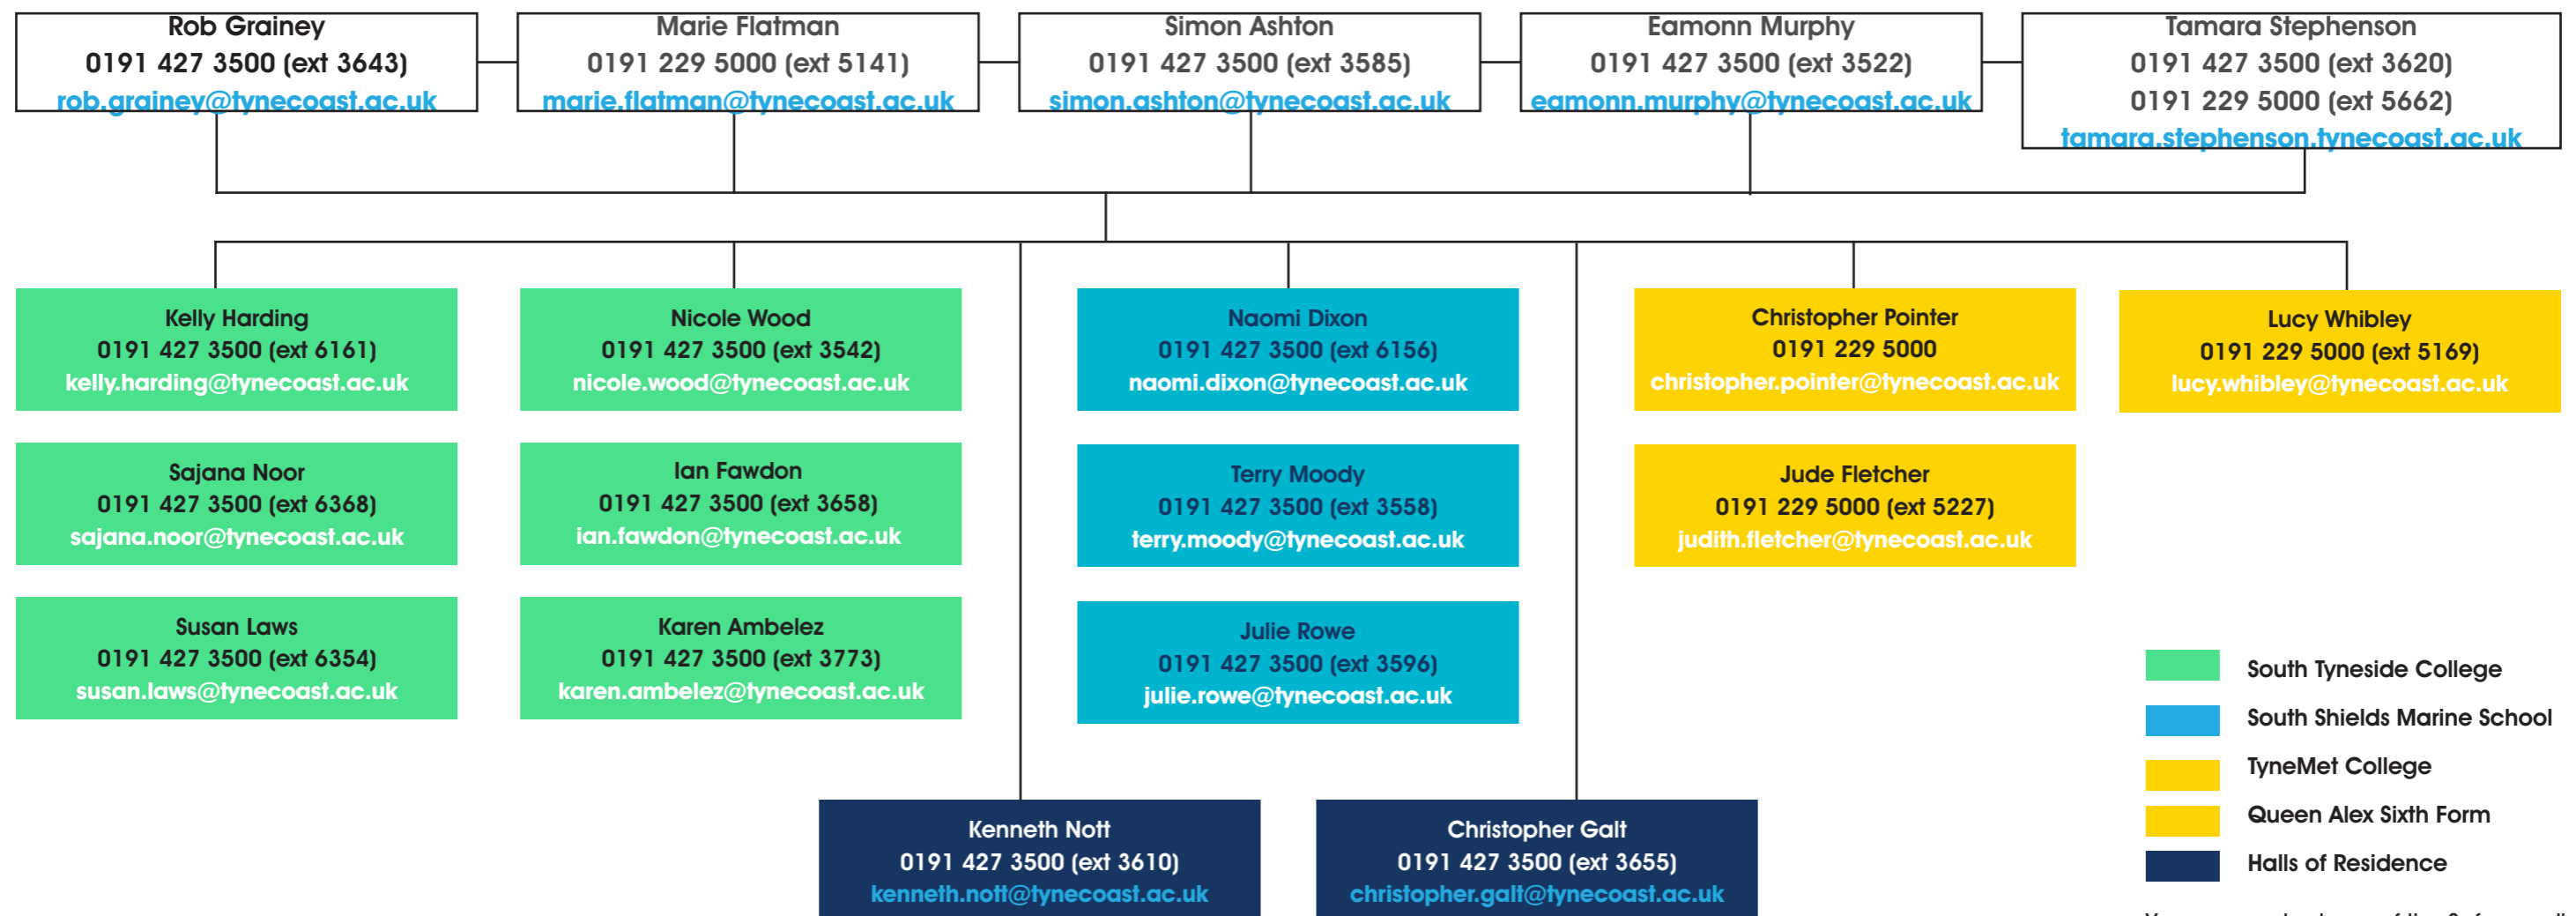

SAFEGUARDING STRUCTURE

You can contact any of the Safeguarding Officers above. The colours indicate which campus the staff are based.